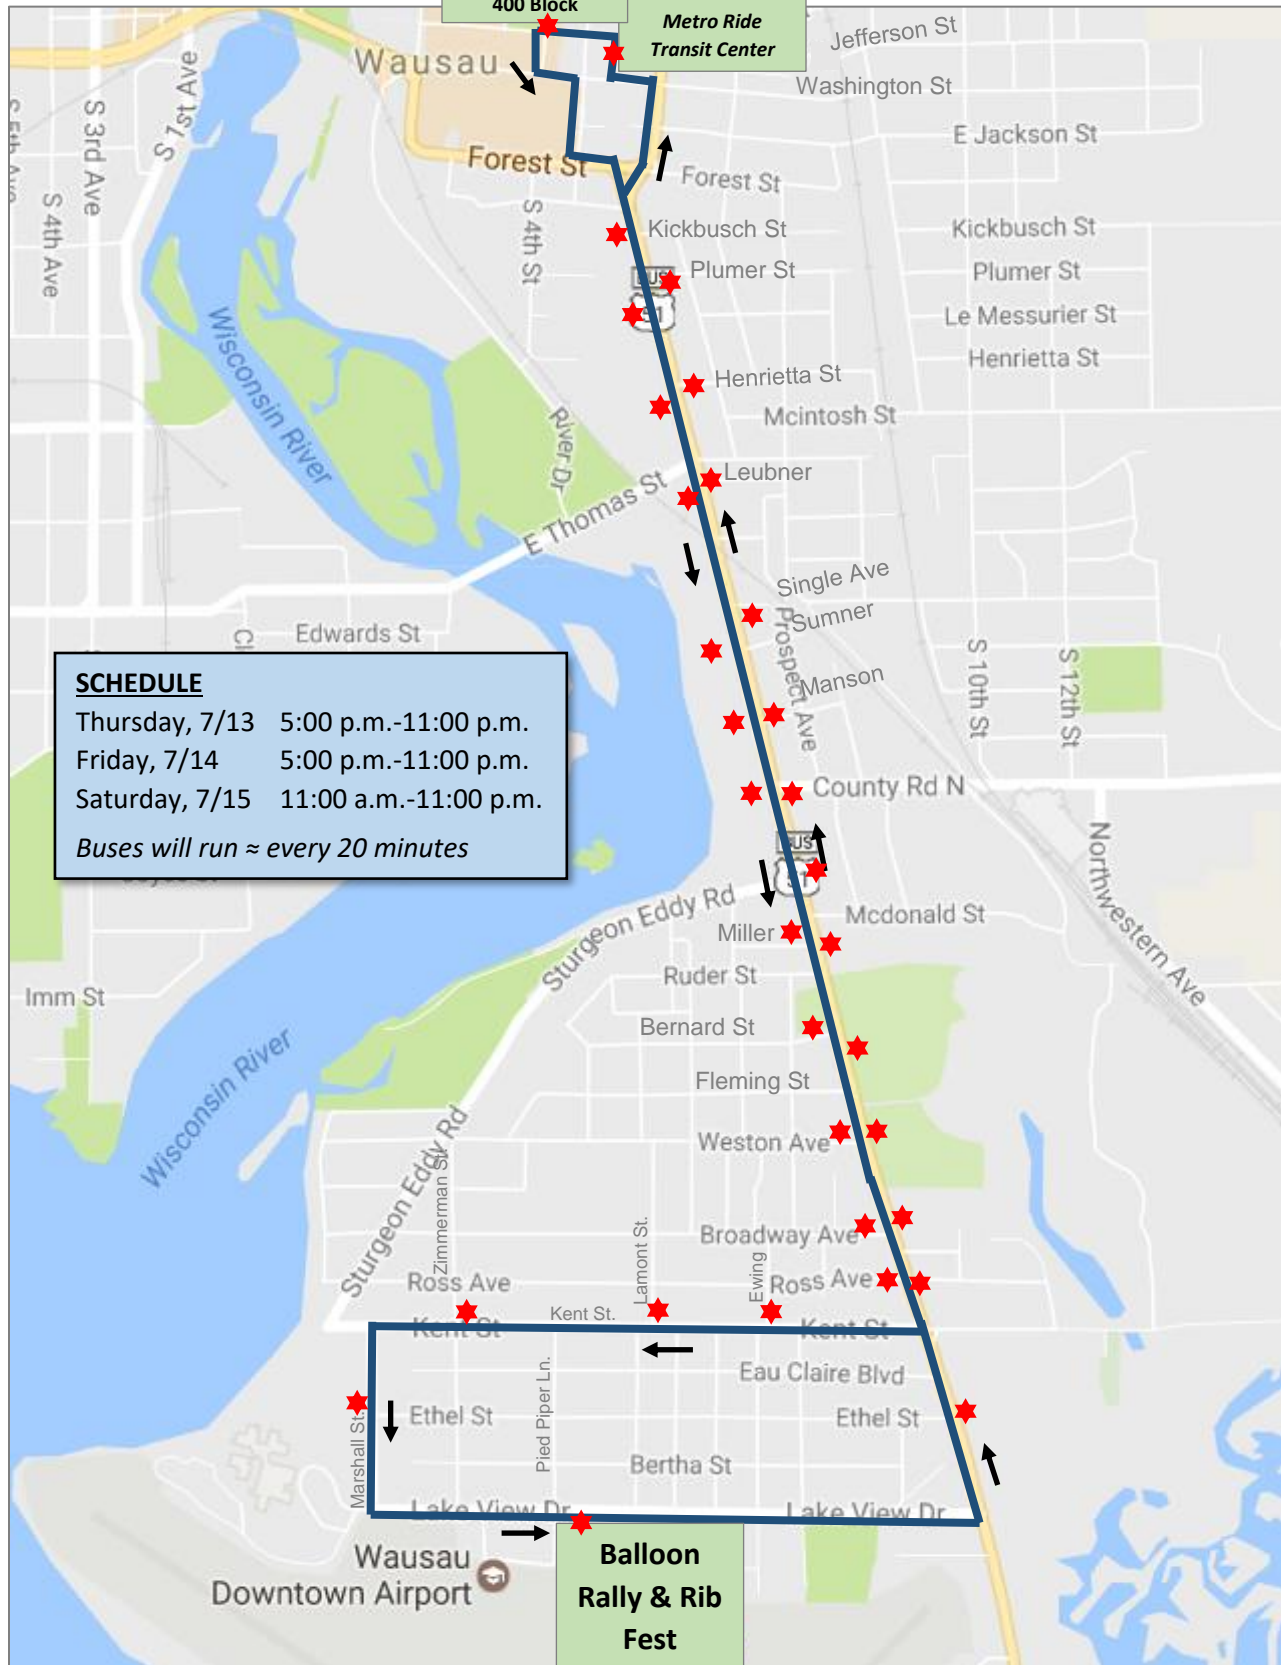

Balloon Rally & Chalk Fest Shuttle

July 13-15, 2017

Shuttle Bus Sponsored By: Domtar

Shuttle Bus Operated By: Wausau Metro Ride

SCHEDULE
 Thursday, 7/13 5:00 p.m.-11:00 p.m.
 Friday, 7/14 5:00 p.m.-11:00 p.m.
 Saturday, 7/15 11:00 a.m.-11:00 p.m.
Buses will run ≈ every 20 minutes

★ Bus Stop (bus arrives ≈ every 20 minutes)

★ Buses arrive about every 20 minutes