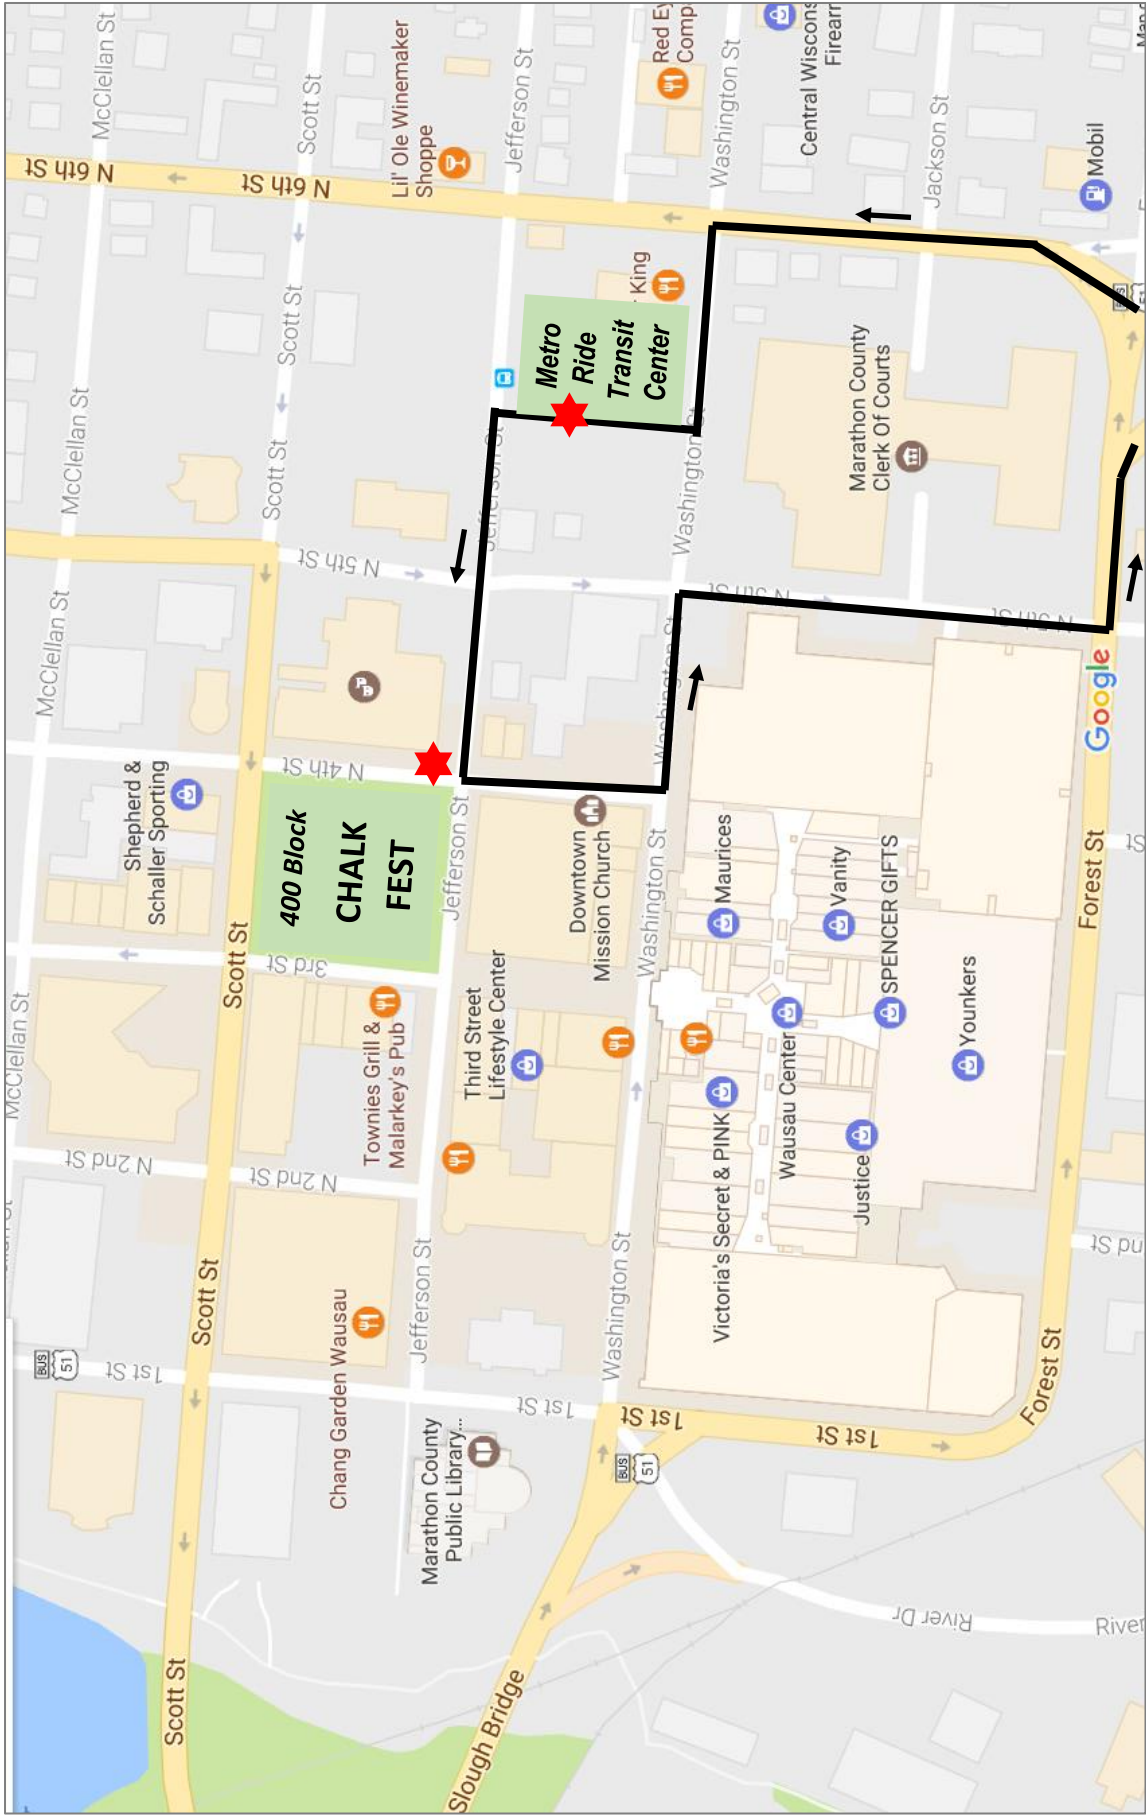

Balloon Rally & Chalk Fest Shuttle

July 13-15, 2017

Shuttle Bus Sponsored By: Domtar

Shuttle Bus Operated By: Wausau Metro Ride

SCHEDULE
 Thursday, 7/13 5:00 p.m.-11:00 p.m.
 Friday, 7/14 5:00 p.m.-11:00 p.m.
 Saturday, 7/15 11:00 a.m.-11:00 p.m.
Buses will run ≈ every 20 minutes

★ Bus Stop (bus arrives ≈ every 20 minutes)

★ Buses arrive about every 20 minutes